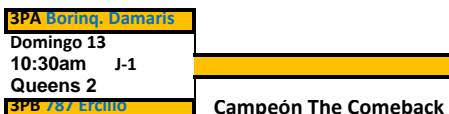

THE COMEBACK 2021

CATEGORIA: 18UF CLUB

TABLA POSICIONES

EQUIPOS	POOL A				SP	PA	PP	DIF	Rank
	JG	JP	AV	SG					
787 Raul	1	1	2	3	3	121	107	14	2
Carolina Eagles	2	0	2	5	1	124	111	13	1
Borinquen Damaris	0	2	2	1	5	101	128	-27	3
Total	3	3		9	9	346	346		

EQUIPOS	POOL B				SP	PA	PP	DIF	Rank
	JG	JP	AV	SG					
Rio Grande	2	1	3	4	2	139	86	53	2
787 Ercilio	1	2	3	2	4	111	100	11	3
49 Elite Volleyball	3	0	3	6	0	150	64	86	1
Kali Beach	0	3	3	0	6	0	150	-150	4
Total	6	6		12	12	400	400		

Cancha: Avoli 1

RONDA 1

Día / Hora	Juego	POOL A				Equipo	Set 1	Set 2	Set 3	Referee
		Equipo	Set 1	Set 2	Set 3					
Martes 8 / 5:50pm		787 Raul	25	25	13	vs	Borinq. Damaris	15	18	15
Martes 8 / 7:00pm		Carolina Eagles	25	25	15	vs	Borinq. Damaris	22	22	9
Martes 8 / 8:10pm		787 Raul	25	22	11	vs	Carolina Eagles	19	25	15

Cancha: Avoli 3 / Alturas de Flamboyan

Día / Hora	Juego	POOL B				Equipo	Set 1	Set 2	Set 3	Referee
		Equipo	Set 1	Set 2	Set 3					
Martes 8 / 5:50pm		787 Ercilio	13	12		vs	49 Elite Volleyball	25	25	
Martes 8 / 7:00pm		787 Ercilio	25	25		vs	Kali Beach	0	0	
Martes 8 / 8:10pm		Rio Grande	25	25		vs	Kali Beach	0	0	
Martes 8 / 8:10pm		787 Ercilio	21	15		vs	Rio Grande	25	25	
		49 Elite Volleyball	25	25		vs	Kali Beach	0	0	
Sábado 12 / 11:45am		Rio Grande	20	19		vs	49 Elite Volleyball	25	25	

CATEGORIA: 18UF CLUB

Bracket de Oro

CATEGORIA: 18UF CLUB

Bracket de PLATA