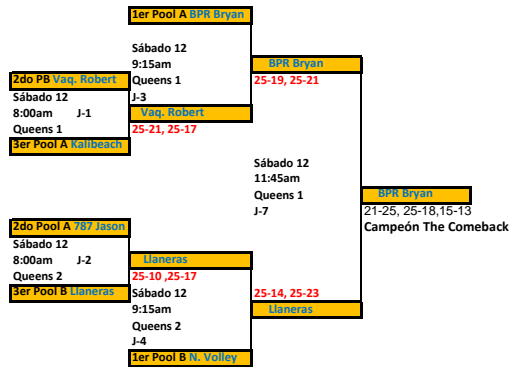

Cancha: UCB 2

RONDA 1

Dia / Hora	POOL A			Equipo	Set 1	Set 2	Set 3	Referee		
	Juego	Equipo	Set 1							
Lunes 7 / 3:00pm	787 Jason		15	25	6	vs	Kali Beach	25	22	15
Lunes 7 / 4:10pm	Criollas Javi		17	18		vs	HR Volleyball	25	25	
Lunes 7 / 5:20pm	787 Jason		25	17	15	vs	BPR Bryan	11	25	10
Lunes 7 / 6:30pm	Criollas Javi		22	12		vs	Kali Beach	25	25	
Lunes 7 / 7:40pm	HR Volleyball		14	18		vs	BPR Bryan	25	25	
Mier 9 / 3:00pm	Kali Beach		23	25	15	vs	HR Volleyball	25	22	6
Mier 9 / 4:10pm	787 Jason		25	25		vs	Criollas Javi	21	18	
Mier 9 / 5:20pm	Kali Beach		21	21		vs	BPR Bryan	25	25	
Mier 9 / 6:30pm	787 Jason		25	25		vs	HR Volleyball	8	17	
Mier 9 / 7:40pm	Criollas Javi		19	17		vs	BPR Bryan	25	25	

Cancha: Alturas de Flamboyán

RONDA 1

Dia / Hora	POOL B			Equipo	Set 1	Set 2	Set 3	Referee		
	Juego	Equipo	Set 1							
Lunes 7 / 3:00pm	N. Volley Jossy		25	25		vs	Llaneras Vitin	14	14	
Lunes 7 / 4:10pm	787 Kelvyn		19	15		vs	Llaneras Vitin	25	25	
Lunes 7 / 5:20pm	N. Volley Jossy		25	25		vs	Rio Grande Eddie	14	9	
Lunes 7 / 6:30pm	787 Kelvyn		21	14		vs	Vaqueras Roberto	25	25	
Lunes 7 / 7:40pm	Vaqueras Roberto		25	25		vs	Rio Grande Eddie	21	15	
Mier 9 / 3:00pm	Llaneras Vitin		25	21	16	vs	Vaqueras Roberto	16	25	17
Mier 9 / 4:10pm	N. Volley Jossy		25	25		vs	Vaqueras Roberto	23	19	
Mier 9 / 5:20pm	Llaneras Vitin		24	25	15	vs	Rio Grande Eddie	26	21	9
Mier 9 / 6:30pm	N. Volley Jossy		25	25		vs	787 Kelvyn	10	18	
Mier 9 / 7:40pm	787 Kelvyn		20	19		vs	Rio Grande Eddie	25	25	

CATEGORIA: 13UF CLUB

Bracket de Oro